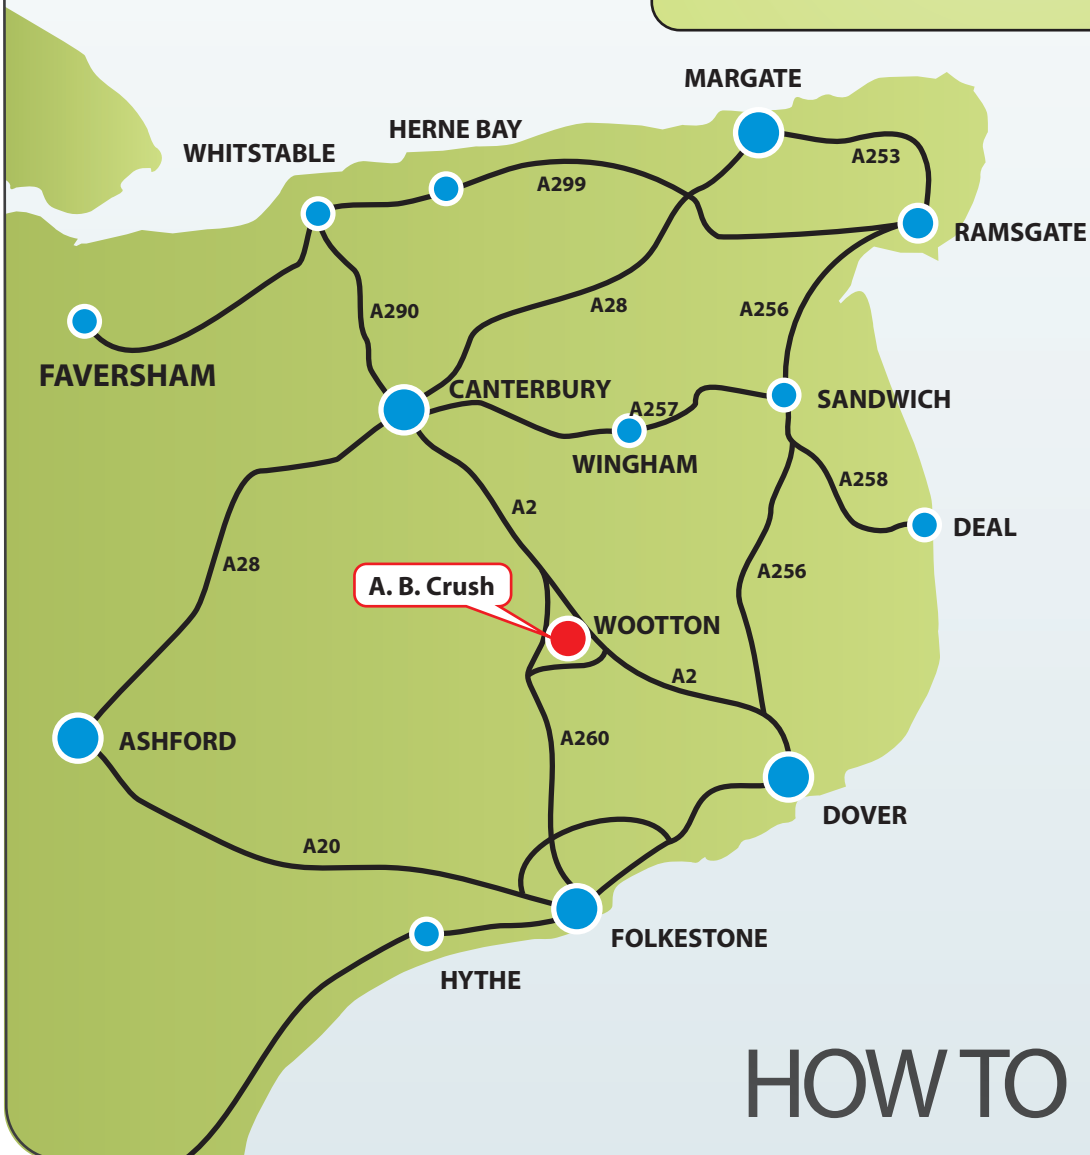

ABC Crush Panelcraft

vehicle accident repair centre

Five Oaks Business Park
 Geddinge Lane,
 Wootton, Nr Canterbury
 Kent CT4 6RY
 Tel: 01304 830383 | Fax: 01304 831051
 Email: admin@abc crush.co.uk

Opening Times	
Monday - Friday	8am - 5pm
Saturday	9am - 12pm
Sunday	Closed

M25 - clockwise or anticlockwise
 leave at Junction 2 and follow signs to Dover. Keep to M2/A2 bypassing Canterbury. Roughly halfway between Canterbury and Dover you will arrive at a double set of traffic lights (the only set on the A2). Turn right at these lights where you will see our signboard and then left. Reception is clearly signposted.

HOW TO FIND US