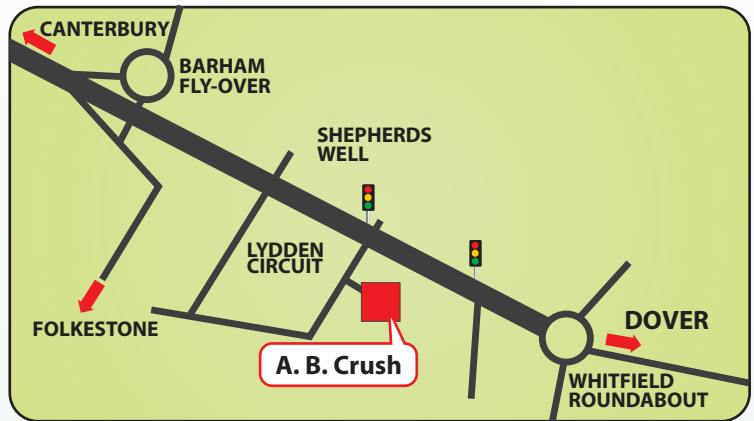

ABC Crush Panelcraft

vehicle accident repair centre

Five Oaks Business Park
 Geddinge Lane,
 Wootton, Nr Canterbury
 Kent CT4 6RY
 Tel: 01304 830383 | Fax: 01304 831051
 Email: admin@abc crush.co.uk

Opening Times	
Monday - Friday	8am - 5pm
Saturday	9am - 12pm
Sunday	Closed

M25 - clockwise or anticlockwise
 leave at Junction 2 and follow signs to Dover. Keep to M2/A2 bypassing Canterbury. Roughly halfway between Canterbury and Dover you will arrive at a double set of traffic lights (the only set on the A2). Turn right at these lights where you will see our signboard and then left. Reception is clearly signposted.

HOW TO FIND US