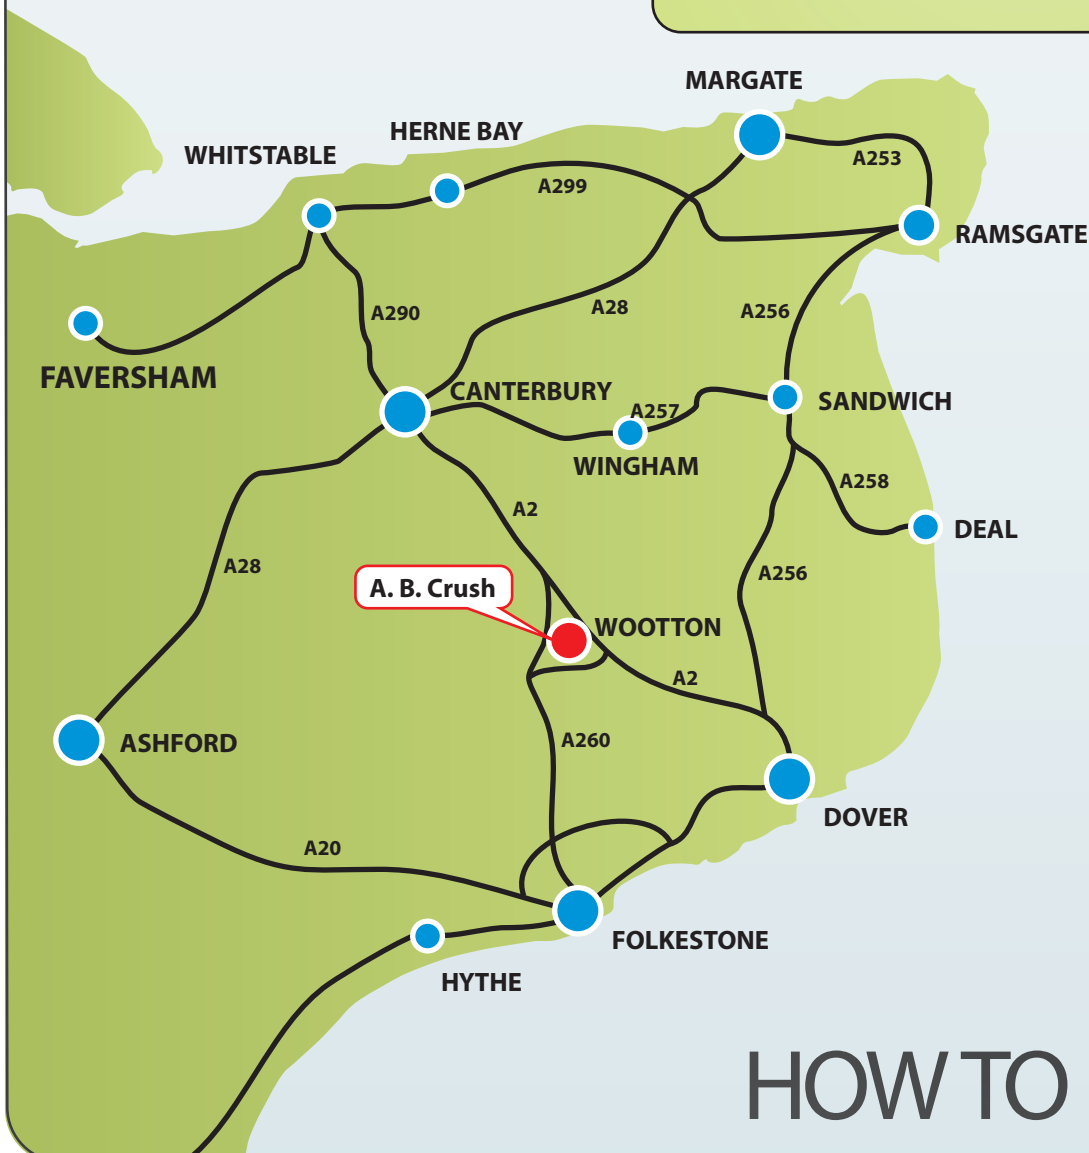

## VEHICLE ACCIDENT REPAIR CENTRE

Five Oaks Business Park  
Geddinge Lane,  
Wootton, Nr Canterbury  
Kent CT4 6RY  
Tel: 01304 830383 | Fax: 01304 831051  
Email: admin@abcrush.co.uk

### M25 - clockwise or anticlockwise

leave at Junction 2 and follow signs to Dover. Keep to M2/A2 bypassing Canterbury. Roughly halfway between Canterbury and Dover you will arrive at a double set of traffic lights (the only set on the A2). Turn right at these lights where you will see our signboard and then left. Reception is clearly signposted.

## HOW TO FIND US