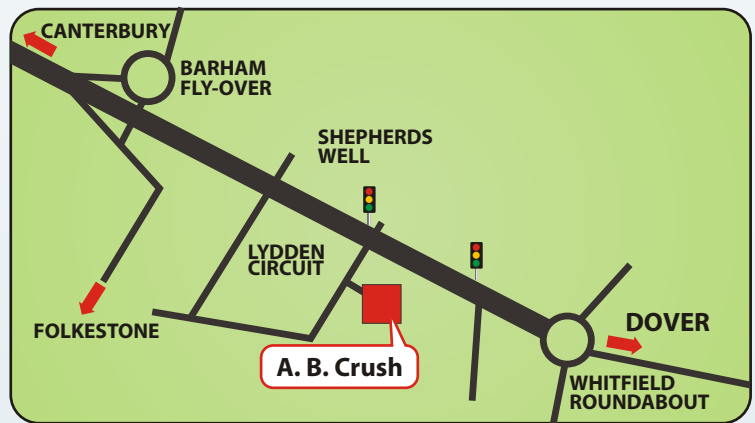

A. B. Crush Panelcraft

VEHICLE ACCIDENT REPAIR CENTRE

Five Oaks Business Park
Geddinge Lane,
Wootton, Nr Canterbury
Kent CT4 6RY
Tel: 01304 830383 | Fax: 01304 831051
Email: admin@abcrush.co.uk

Opening Times

Monday - Friday	8am - 5pm
Saturday	8am - 11am
Sunday	Closed

M25 - clockwise or anticlockwise

leave at Junction 2 and follow signs to Dover. Keep to M2/A2 bypassing Canterbury. Roughly halfway between Canterbury and Dover you will arrive at a double set of traffic lights (the only set on the A2). Turn right at these lights where you will see our signboard and then left. Reception is clearly signposted.

HOW TO FIND US