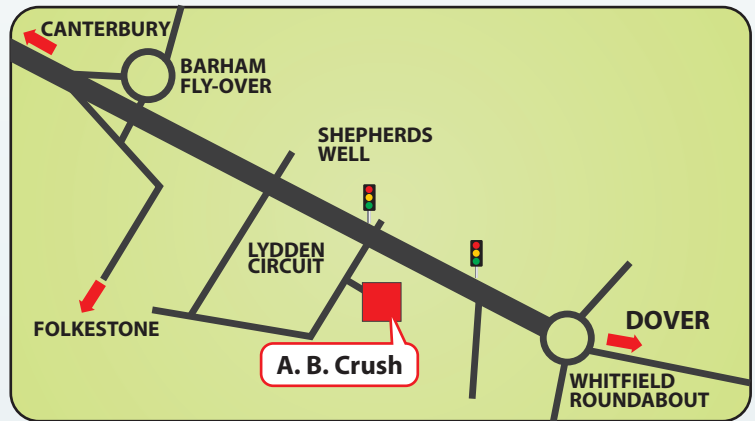

### M25 - clockwise or anticlockwise

leave at Junction 2 and follow signs to Dover. Keep to M2/A2 bypassing Canterbury. Roughly halfway between Canterbury and Dover you will arrive at a double set of traffic lights (the only set on the A2). Turn right at these lights where you will see our signboard and then left. Reception is clearly signposted.