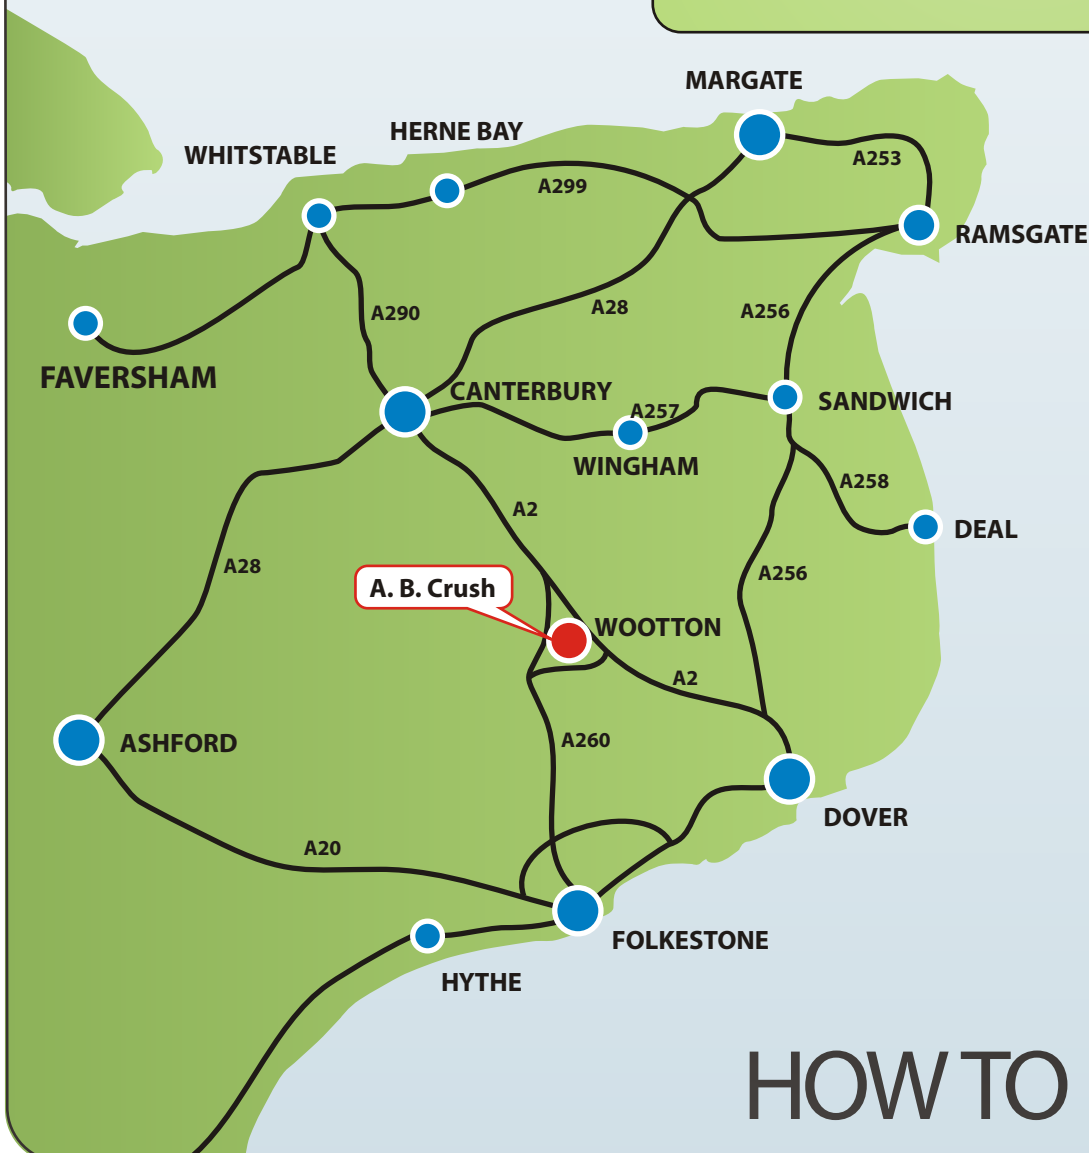

A. B. Crush Panelcraft

VEHICLE ACCIDENT REPAIR CENTRE

Five Oaks Business Park
Geddinge Lane,
Wootton, Nr Canterbury
Kent CT4 6RY
Tel: 01304 830383 | Fax: 01304 831051
Email: admin@abcrush.co.uk

Opening Times

Monday - Friday	8am - 5pm
Saturday	8am - 11am
Sunday	Closed

M25 - clockwise or anticlockwise

leave at Junction 2 and follow signs to Dover. Keep to M2/A2 bypassing Canterbury. Roughly halfway between Canterbury and Dover you will arrive at a double set of traffic lights (the only set on the A2). Turn right at these lights where you will see our signboard and then left. Reception is clearly signposted.

HOW TO FIND US